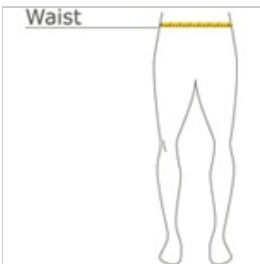

SPORT-TEK®

Sport-Tek® Rival Basketball 7"Short ST901

A short with moisture-wicking and odor-resistant technology is a slam dunk for your team.

- 4.7-ounce, 100% polyester closed-hole mesh with PosiCharge technology
- Moisture-wicking
- Odor-fighting
- Elastic waistband
- 7-inch inseam
- Continuous loop draw cord
- Contrast side and hem stripe
- Side vents
- Tear-away label

**

CARE INSTRUCTIONS

Machine Wash Cold With Like Colors. Do Not Use Fabric Softener. Tumble Dry Low. Remove Promptly. Cool Iron If Needed.

front

back

HOW TO MEASURE

WAIST

Measure around the smallest part of the natural waist.

SIZE CHART

| | XS | S | M | L | XL | 2XL | 3XL | 4XL |
|-------|-------|-------|-------|-------|-------|-------|-------|-------|
| Waist | 26-28 | 29-31 | 32-34 | 35-37 | 38-40 | 41-43 | 44-47 | 48-51 |